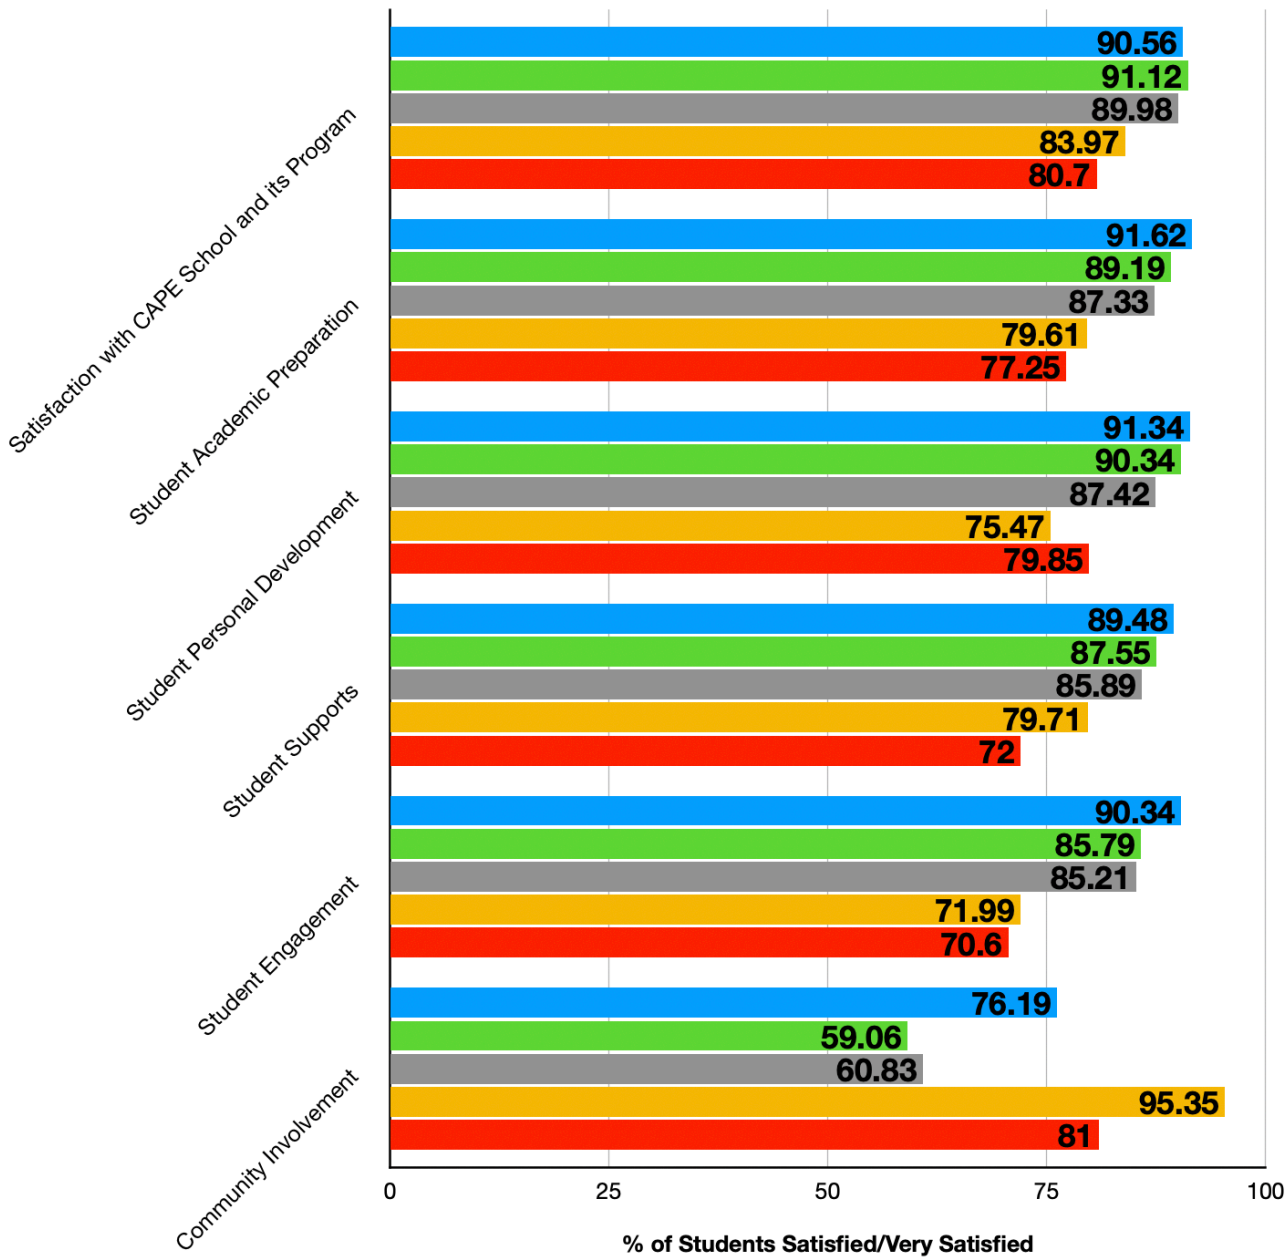

CAPE STUDENT SATISFACTION SURVEY 5-YEAR DATA TO 23-24

19-20    20-21    21-22    22-23    23-24